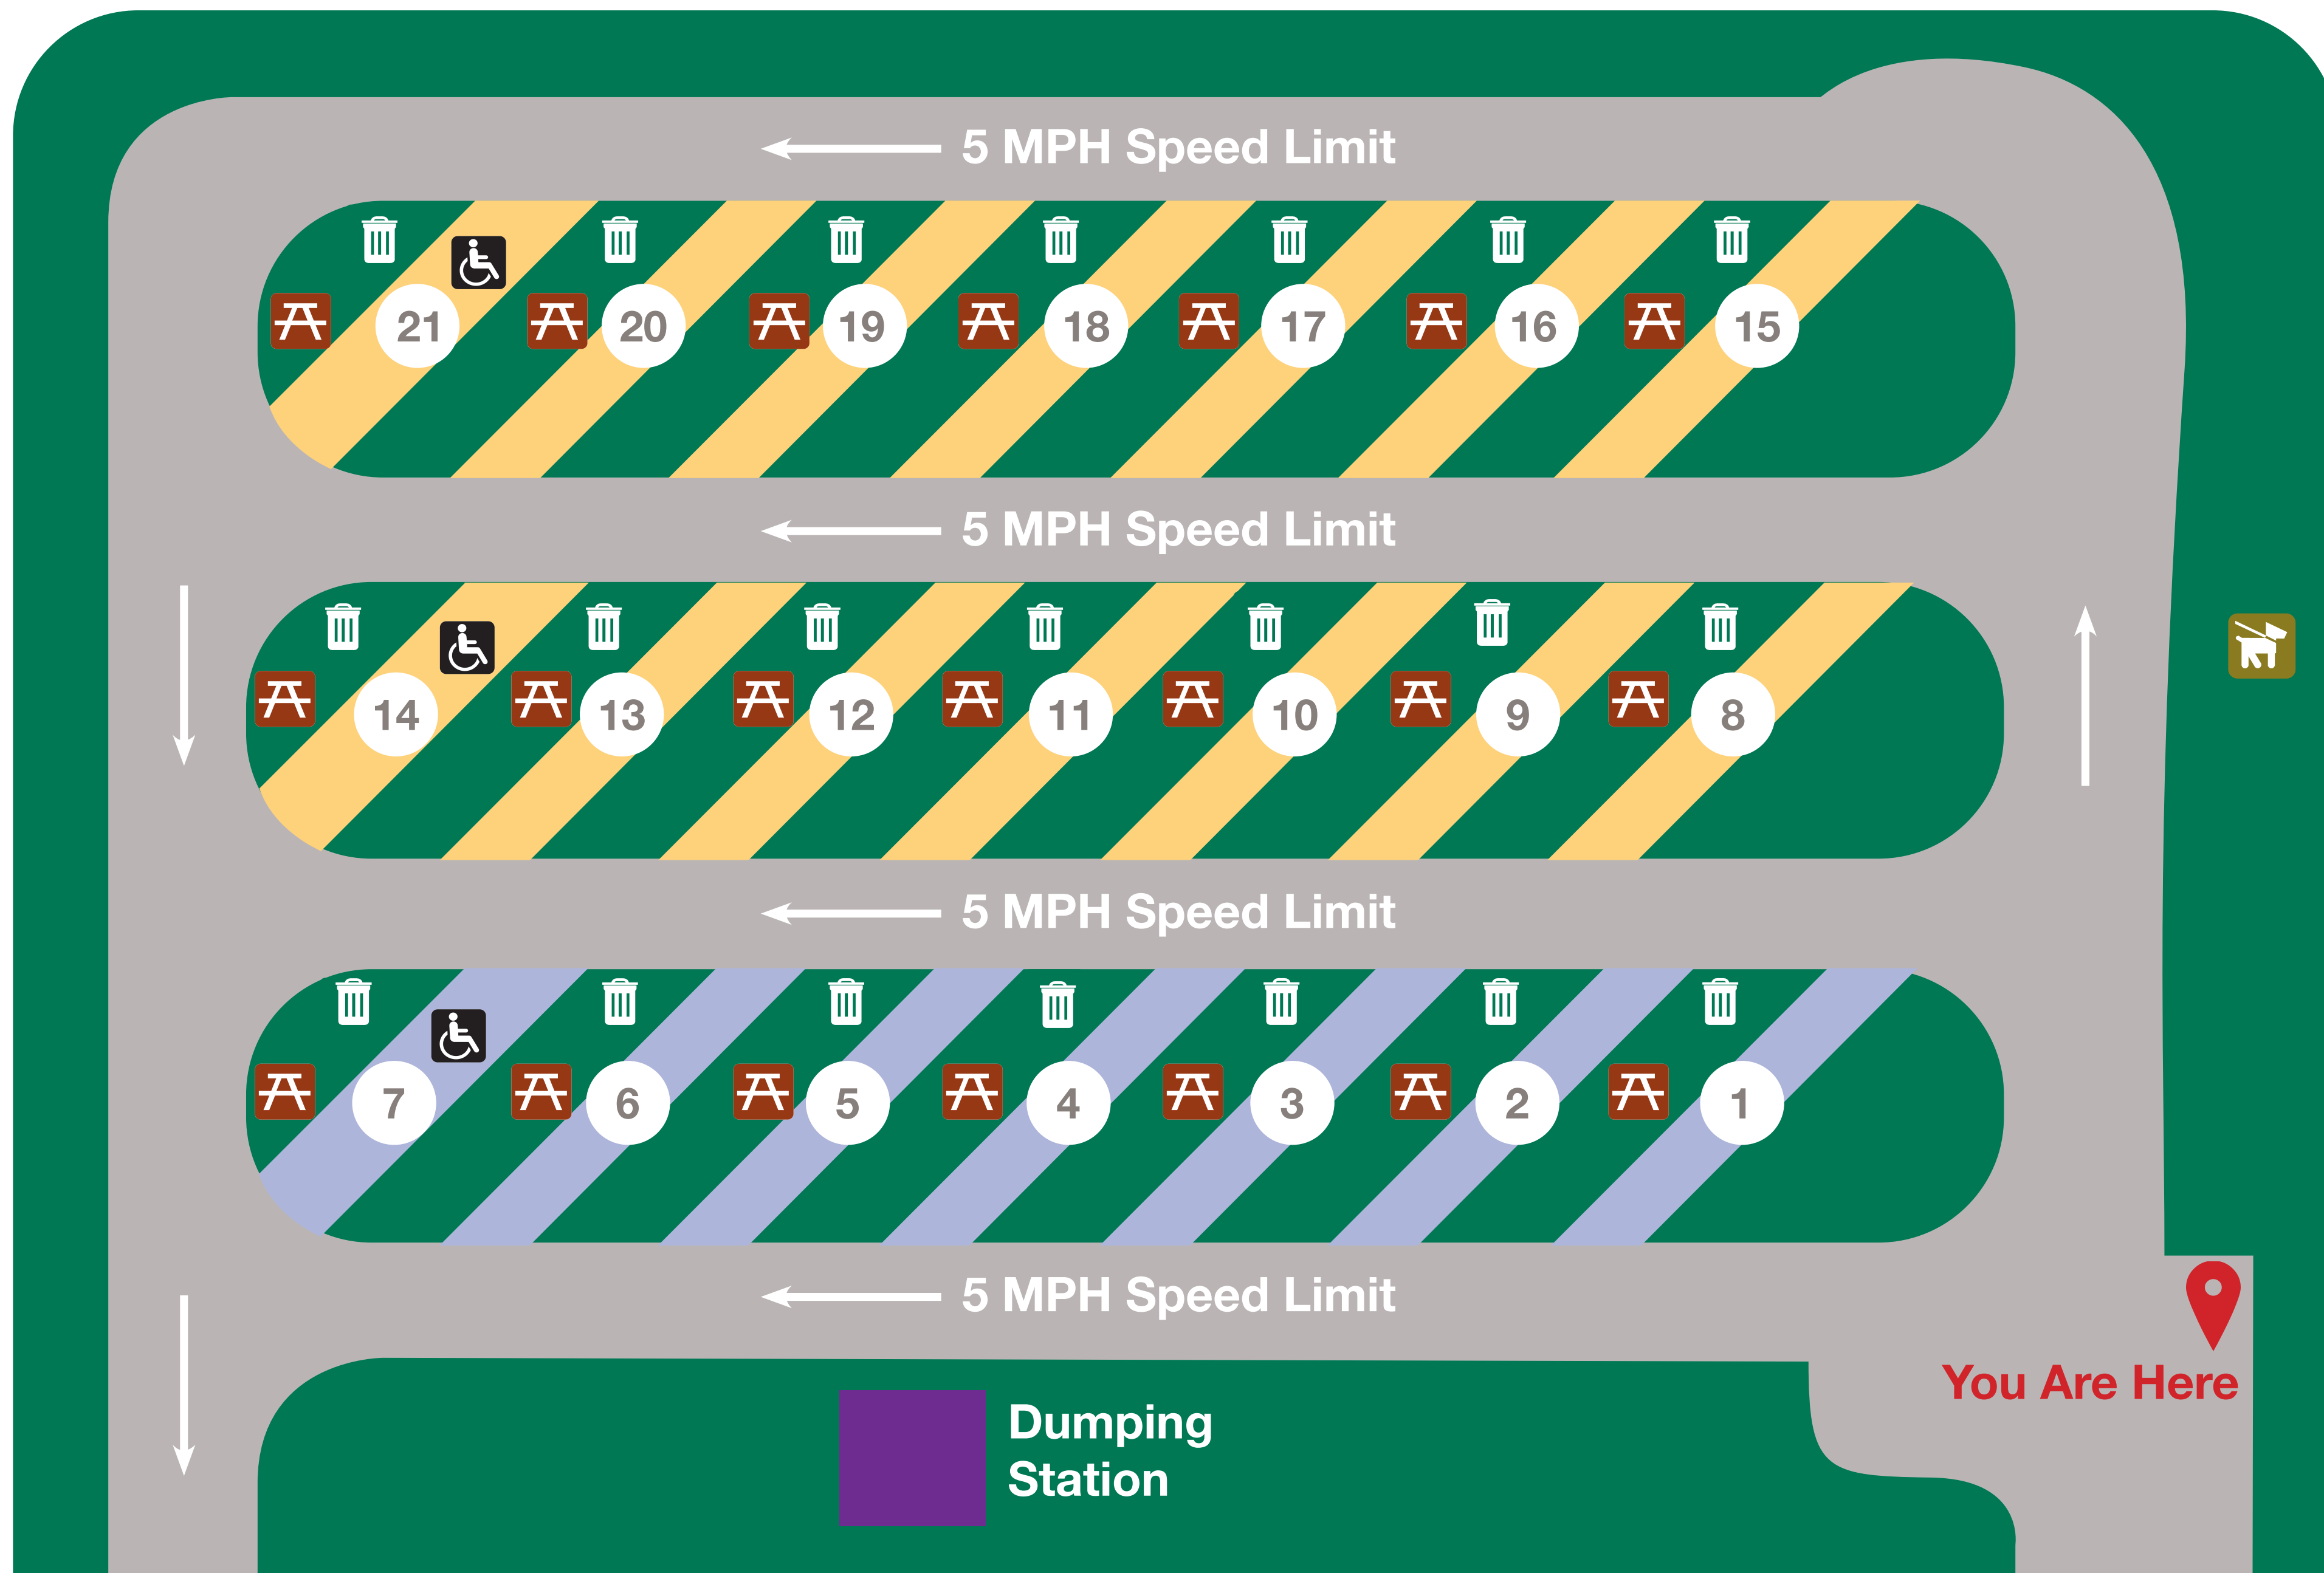

RV PARK SITE MAP

KEY

- | | | | |
|-------------------|----------------|--------------|-----------------|
| 50 AMP Sites | Handicap Sites | Picnic Table | Dumping Station |
| 30 - 50 AMP Sites | Pet Area | Trash Cans | |

All Sites Include Sewer, Water, TV & Internet